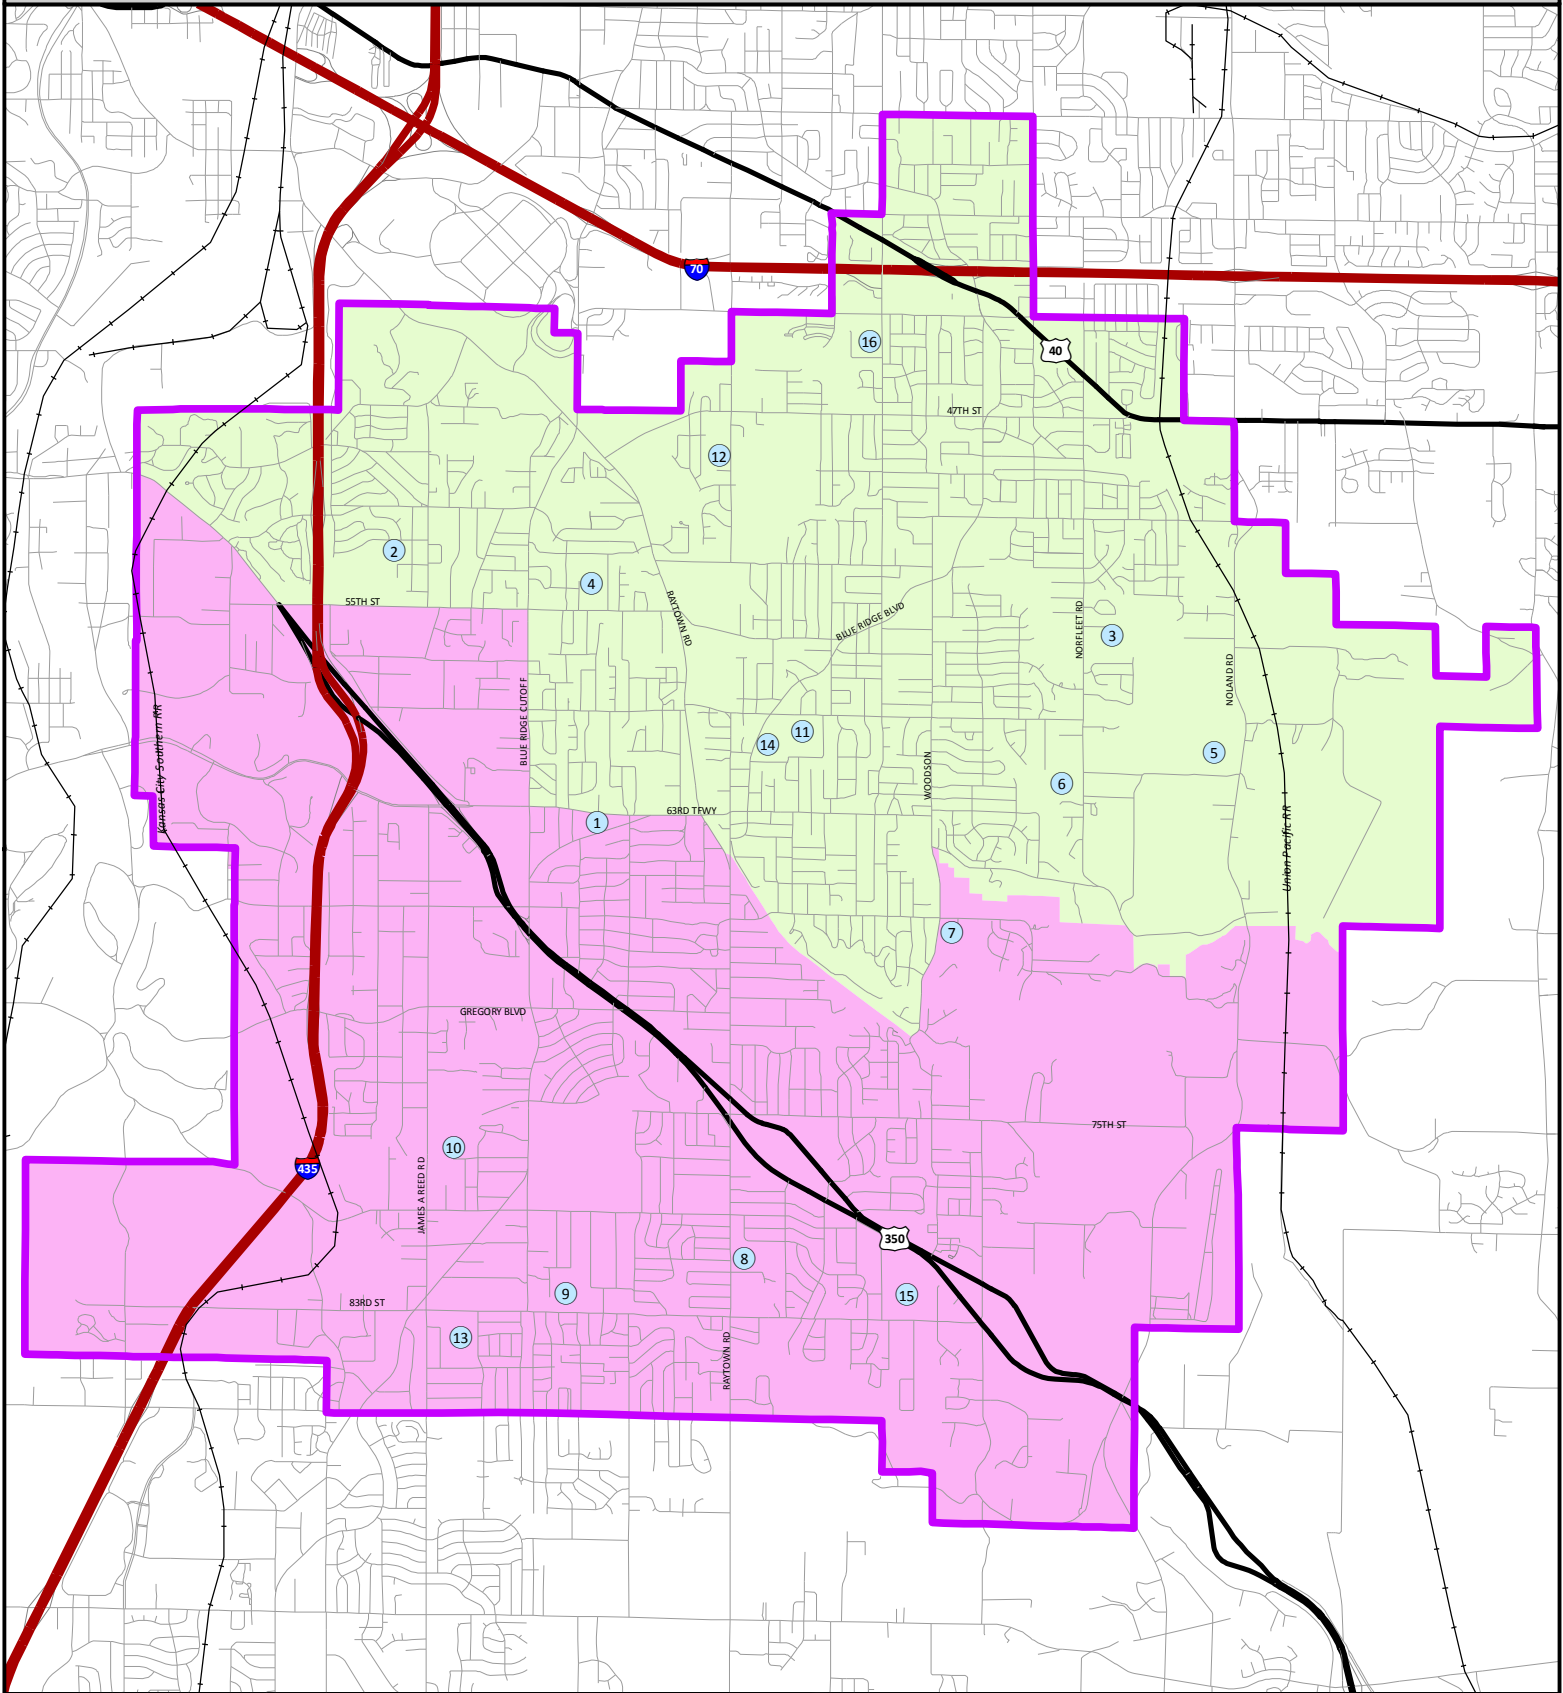

Raytown School District - High School Attendance Areas

- | | |
|-----------------------------|----------------------------|
| 1 Blue Ridge Elementary | 9 Spring Valley Elementary |
| 2 Eastwood Hills Elementary | 10 Westridge Elementary |
| 3 Fletridge Elementary | 11 Raytown Central Middle |
| 4 Laurel Hills Elementary | 12 Raytown Middle |
| 5 Little Blue Elementary | 13 Raytown South Middle |
| 6 Norfleet Elementary | 14 Raytown High |
| 7 Robinson Elementary | 15 Raytown South High |
| 8 Southwood Elementary | 16 Northwood School |

- Schools
- District Boundary
- RAYTOWN SOUTH
- RAYTOWN